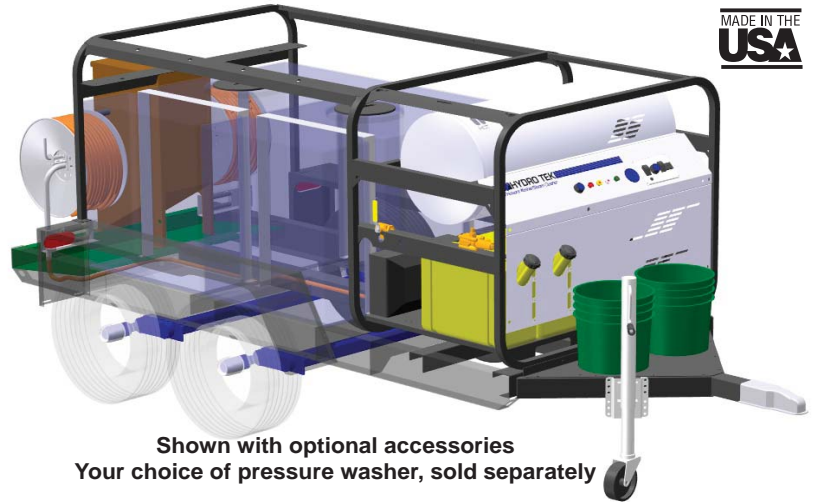

■ Storage:

The integrated storage tube for spray wands and large storage box at the rear of the trailer offers a safe and secure area to store Hydro Tek Accessories. Optional integrated ladder rack and soap pail rack are available to customize a trailer to fit your needs.

■ Coupler/Chains/Jack:

Save time every time you hook up the trailer to your tow vehicle with chains and a jack that quickly swings up and out of the way. Oversized casters allow for easy movement when away from the tow vehicle.

■ Water Filter/Valves/Hoses:

Self-cleaning water filter with water drain valve supplies clean water to the pump to increase pump life. Complete plumbing and hoses, sized properly to your Hydro Tek washer, are included. Panel mounted 3-way valve on Ultimate trailers allows switching from float tank to bulk tank supply. Pro Line trailers route the pump bypass to the bulk tank to keep the pump cool. Hoses are routed through grommets in the trailer frame to protect from chaffing and road hazards.

■ Optional Accessories:

Stainless advertising panels, Hose Reels, Ladder Rack, Light Bar, Bucket/Chemical Rack, Chrome Wheels, Machine Cover, Hydro Loop filtration systems, sand hopper, chemical tank, alternative hitch choices,

Check with your local or state requirements for trailer brake requirements.

Reuse your wash water: add a Hydro Loop filtration unit